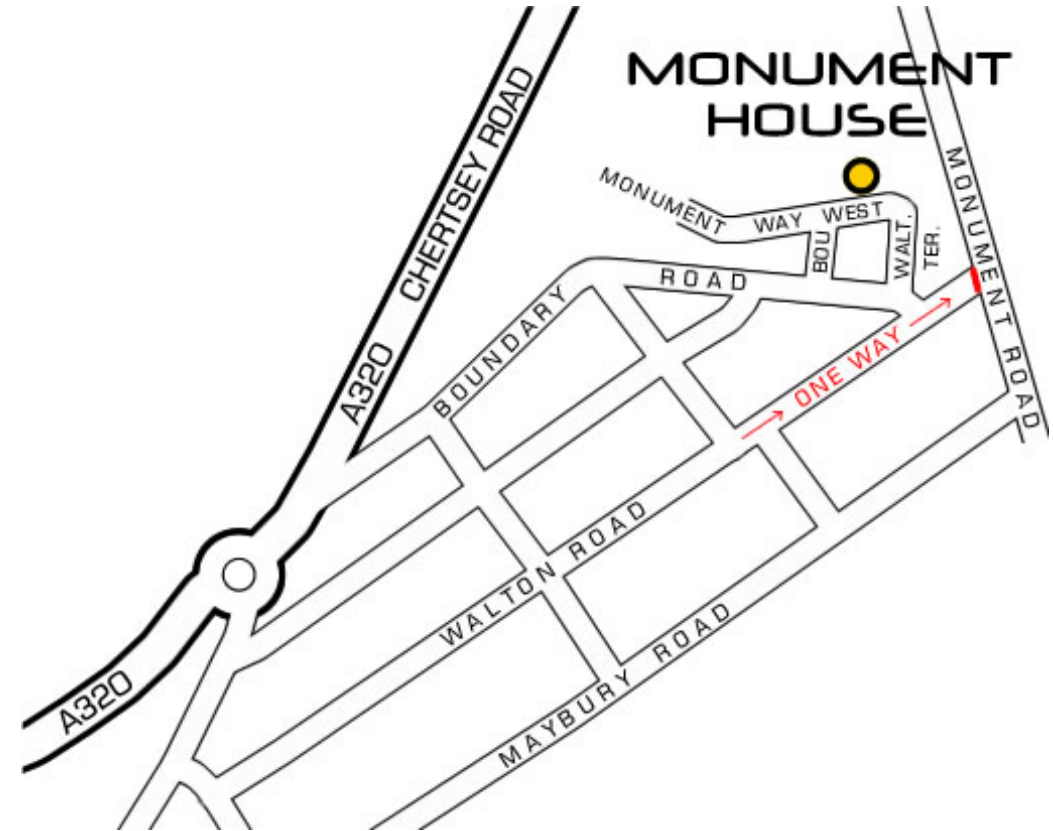

Monument House is located just off the A320 on the outskirts of Woking, approximately 5 miles from Junction 10 of the M25 Motorway and 7 miles Junction 3 of the M3 Motorway.

Woking station is within easy reach of all major rail routes, located on the main line from London Waterloo.

Woking is within easy reach of Heathrow and Gatwick airports, both with excellent road and rail links.

Vision Engineering Ltd.

Monument House
Monument Way West
Woking
Surrey GU21 5EN

Tel: +44 (0) 1483 248300

Fax: +44 (0) 1483 248301

Vision

ENGINEERING

www.visioneng.com