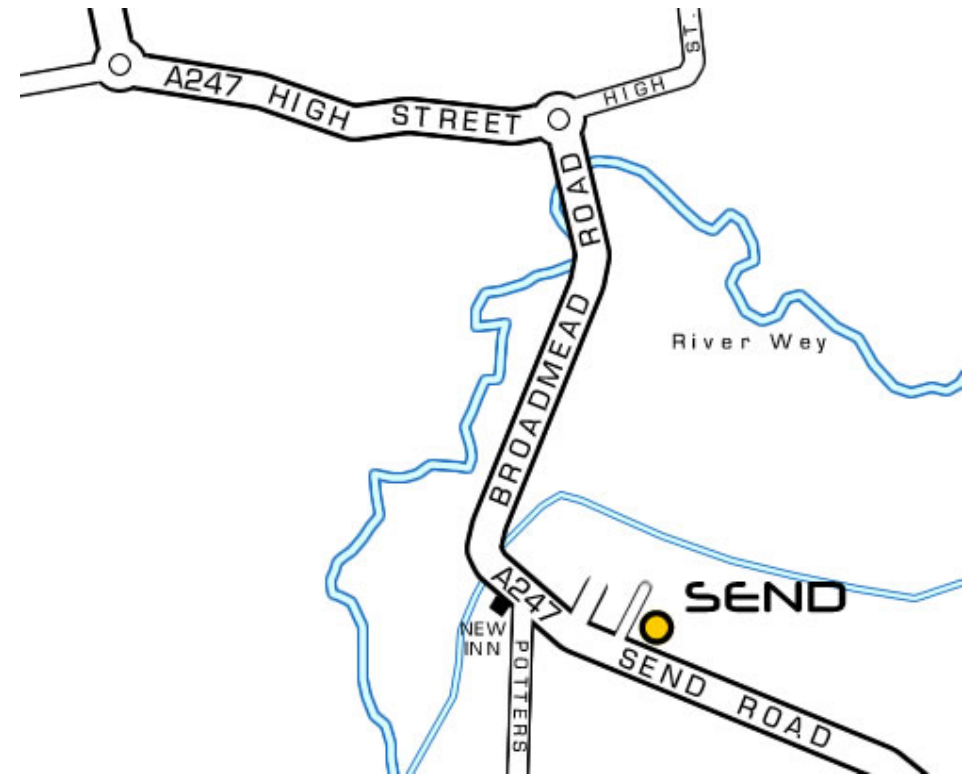

The Send site is located on the A247 on the outskirts of Woking, approximately 3 miles from Woking and 5 miles from Junction 10 of the M25 Motorway (via the A3, Ripley turn-off).

Woking station is within easy reach of all major rail routes, located on the main line from London Waterloo.

Woking is within easy reach of Heathrow and Gatwick airports, both with excellent road and rail links.

Vision Engineering Ltd.

Send Road

Send

Woking

Surrey GU23 7ER

Tel: +44 (0) 1483 248300

Fax: +44 (0) 1483 223297

Vision

ENGINEERING

www.visioneng.com